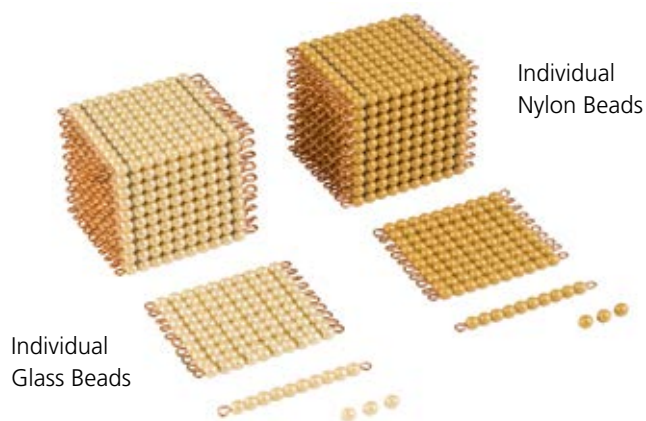

FOOTNOTES

1. ¹ Residents of California: Sales Tax is dependent upon the country in which you are located. Please enter the correct amount (% of Material Total) for your location.
2. ² Applies to Continental US only. Call for other regions. Foreign shipments may incur additional shipping and export fees.
3. ³ Furniture may incur additional shipping fees.

ONLINE ORDERING

Visit www.nienhuis.com/us to place an order and/or view our complete material assortment.

COME VISIT US IN MOUNTAIN VIEW, CALIFORNIA

At our facility in Mountain View, California we are able to serve our valuable customers as well as stock many items in our substantial, state-of-the-art warehouse. In addition to our extensive line of Montessori apparatus, we also carry an extensive collection of Books, Publications, and DVD's for parents, teachers and classroom use.

Showroom Hours: Monday thru Friday 8:00 – 4:30 PST.

If you would like to combine your visit with a large material purchase, please call ahead so we may expedite your order.

TYPES OF BEADS

Nienhuis Montessori offers two types of bead material:

1. Individual Nylon Beads:
  nylon beads strung on copper wire.
2. Individual Glass Beads:
  glass beads strung on copper wire.

Prices subject to change without notice.